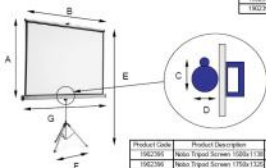

Tripod Screen

Screen Size: