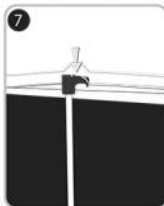

1902395 1902396 1902397
1902395W 1902396W 1902397W

nobo

(02) 90 90 000

1. Les attentivement les instructions.

2. Dévissez les vis de montage.

3. Assemblez les pieds.

4. Réglez la hauteur.

6. Étendez la colonne.

8. Réglez l'inclinaison.

10. Assemblez le plateau.

12. Vérifiez le bon fonctionnement.

13. Vérifiez le bon fonctionnement.

14. Vérifiez le bon fonctionnement.

15. Vérifiez le bon fonctionnement.

16. Vérifiez le bon fonctionnement.

17. Vérifiez le bon fonctionnement.

18. Vérifiez le bon fonctionnement.

19. Vérifiez le bon fonctionnement.

20. Vérifiez le bon fonctionnement.