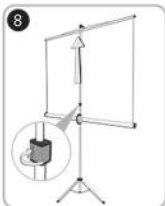

1902395 1902396 1902397
1902395W 1902396W 1902397W

nobo

(02) 90 90 000

1. Les attentivement les instructions.

2. Dévissez les vis de montage.

3. Assemblez les pieds.

4. Réglez la hauteur.

6. Étendez la colonne.

8. Réglez l'inclinaison.

10. Assemblez le plateau.

12. Vérifiez le bon fonctionnement.

13. Vérifiez le bon fonctionnement.

14. Vérifiez le bon fonctionnement.

15. Vérifiez le bon fonctionnement.

16. Vérifiez le bon fonctionnement.

17. Vérifiez le bon fonctionnement.

18. Vérifiez le bon fonctionnement.

19. Vérifiez le bon fonctionnement.

20. Vérifiez le bon fonctionnement.