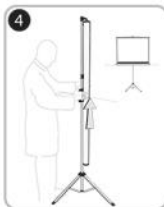

1902395 1902396 1902397
1902395W 1902396W 1902397W

nobo

(02) 90 90 000

1. Les attentivement les instructions.

2. Dévissez les vis de montage.

3. Assemblez les pieds.

4. Réglez la hauteur.

6. Étendez la colonne.

8. Réglez l'inclinaison.

10. Assemblez le plateau.

12. Vérifiez le bon fonctionnement.

13. Vérifiez le bon fonctionnement.

14. Vérifiez le bon fonctionnement.

15. Vérifiez le bon fonctionnement.

16. Vérifiez le bon fonctionnement.

17. Vérifiez le bon fonctionnement.

18. Vérifiez le bon fonctionnement.

19. Vérifiez le bon fonctionnement.

20. Vérifiez le bon fonctionnement.