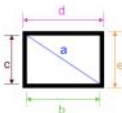

Screen Size:

Viewable screen area: