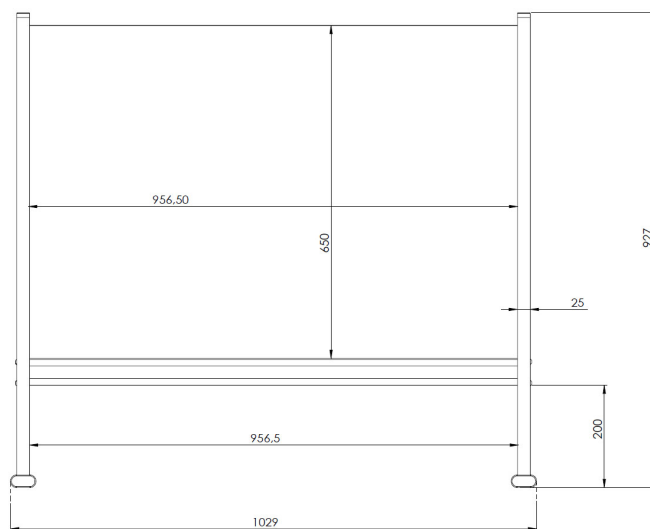

Acrylic or tempered glass as spit and sneeze protection!

A mobile, spit, cough & sneeze protection counter and desk divider, perfect for store's cash desks & check out counters. Enables physical distancing between people but allows goods and objects to be handed over thanks to a 20 cm height hatch. Increases hygiene and safety for customers and employees.

#### Counter and Desk Divider

Code	Descripton
TAP4065	40 x 65 cm, acrylic glass
TAP6065	60 x 65 cm, acrylic glass
TAP8065	80 x 65 cm, acrylic glass
TAP10065	100 x 65 cm, acrylic glass

Code	Descripton
TAG4065	40 x 65 cm, tempered glass
TAG6065	60 x 65 cm, tempered glass
TAG8065	80 x 65 cm, tempered glass
TAG10065	100 x 65 cm, tempered glass